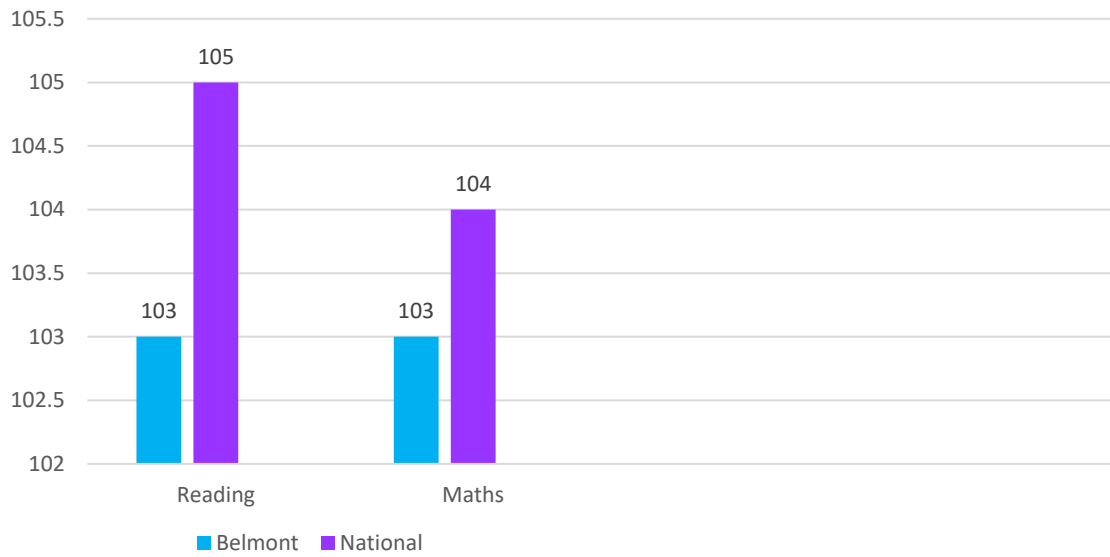

## KS2 Average Progress Score 2022

Belmont's progress at the end of 2022 was better than national average where 0.1 is average, in Writing and within the average scale for Maths. It was below the national average in Reading.

## KS2 Average Scaled Scores 2022

Belmont's average scaled score is in line with national in Maths and is just below in Reading. The National scaled score to reach the expected standard of attainment is 100.