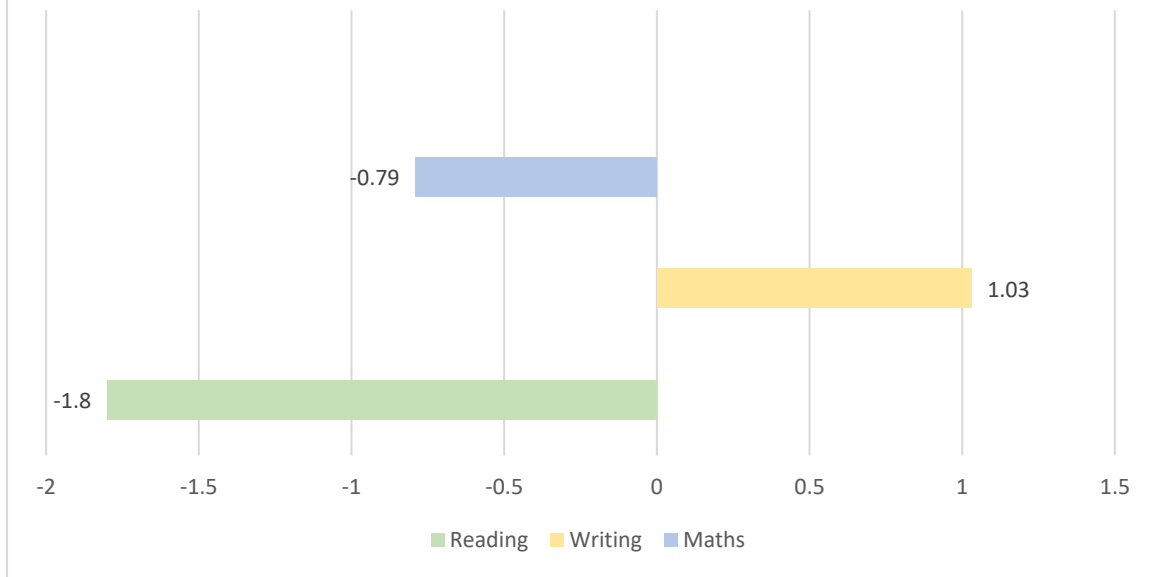

## KS2 Average Progress Score 2022

Belmont's progress at the end of 2022 was better than national average where 0.1 is average, in Writing and within the average scale for Maths. It was below the national average in Reading.

## KS2 Average Scaled Scores 2022

Belmont's average scaled score is in line with national in Maths and is just below in Reading. The National scaled score to reach the expected standard of attainment is 100.